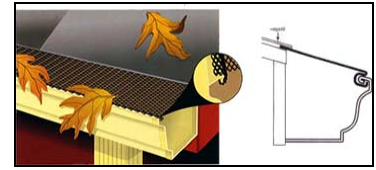

678-878-8455

Gutter Guards

Installed by "A Clear View"

678-878-8455

Gutter guards are installed on rain gutters to prevent leaves, twigs and other debris from clogging the downspouts. Obstructed downspouts will prevent rain run-off from flowing through the rain-carrying system and away from the foundation. Water that cannot run freely can back-up and overflow the gutter causing damage to the landscaping and the foundation below. If water leaks behind the gutter, damage to the roofline and the fascia is a possibility.

Prevent costly repairs with Gutter Guards.

Leaf Pro XL An advanced gutter protection system. Made from .024" aluminum, each four-foot panel fits directly to any standard 5" or 6" gutter. Leaf Pro™ offers maximum gutter protection from leaves, seeds, needles, and pest. Available in 8 colors. New features include a more nose forward design which extends past the lip of the gutter for optimal shedding of even smaller debris. Enlarged holes for more drainage capacity during even extremely heavy rainfall. Installed for **\$5.95** per linear foot.

Gutta Guard The Gutta Guard™ protects gutters from the hazards of every season. All year long, pine tags, leaves, twigs, cones and other small debris fall from the trees that surround homes. Gutta Gard™ assures that debris roll over the gutters instead of ending up in them. Gutta Gard can effectively handle 6 inches of rainfall per hour. Fits standard 5" K Style gutter. Available in White, Brown, and Black. Installed for **\$3.95** per linear foot.

*****Lock-On Gutter Guard***** Recommended for value and function.
Low visibility. Very rigid; will not collapse under ice and snow. Made from heavy gauge steel for more rigidity. Special powder coated finish ads longer durability. Black finish blends to shingle. Also ideal for cedar shake, tile, and metal roofs. Unique edge locks directly to gutter lip. Installed for **\$2.95** per linear foot.