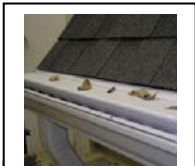

678-878-8455

Gutter Guards

Installed by "A Clear View"

678-878-8455

Gutter guards are installed on rain gutters to prevent leaves, twigs and other debris from clogging the downspouts. Obstructed downspouts will prevent rain run-off from flowing through the rain-carrying system and away from the foundation. Water that cannot run freely can back-up and overflow the gutter causing damage to the landscaping and the foundation below. If water leaks behind the gutter, damage to the roofline and the fascia is a possibility.

Prevent costly repairs with Gutter Guards.

Leaf Pro XL An advanced gutter protection system. Made from .024" aluminum, each four-foot panel fits directly to any standard 5" or 6" gutter. Leaf Pro™ offers maximum gutter protection from leaves, seeds, needles, and pest. Available in 8 colors. New features include a more nose forward design which extends past the lip of the gutter for optimal shedding of even smaller debris. Enlarged holes for more drainage capacity during even extremely heavy rainfall. Installed for **\$5.95** per linear foot.

Gutta Guard The Gutta Guard™ protects gutters from the hazards of every season. All year long, pine tags, leaves, twigs, cones and other small debris fall from the trees that surround homes. Gutta Gard™ assures that debris roll over the gutters instead of ending up in them. Gutta Gard can effectively handle 6 inches of rainfall per hour. Fits standard 5" K Style gutter. Available in White, Brown, and Black. Installed for **\$3.95** per linear foot.

*****Lock-On Gutter Guard***** Recommended for value and function.
Low visibility. Very rigid; will not collapse under ice and snow. Made from heavy gauge steel for more rigidity. Special powder coated finish ads longer durability. Black finish blends to shingle. Also ideal for cedar shake, tile, and metal roofs. Unique edge locks directly to gutter lip. Installed for **\$2.95** per linear foot.