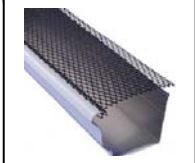

Prevent costly repairs with Gutter Guards.

Leaf Pro XL An advanced gutter protection system. Made from .024" aluminum, each four-foot panel fits directly to any standard 5" or 6" gutter. Leaf Pro™ offers maximum gutter protection from leaves, seeds, needles, and pest. Available in 8 colors. New features include a more nose forward design which extends past the lip of the gutter for optimal shedding of even smaller debris. Enlarged holes for more drainage capacity during even extremely heavy rainfall. Installed for **\$5.95** per linear foot.

The Gutter Cover The Gutter Cover™ system is a proven debris eliminator that works! The all aluminum .019" panels have no slots, holes or mesh to catch leaves and debris. One-piece design allows only water to enter the gutter system by surface tension and electromagnetic attraction. Water will follow the curved surface of Gutter Cover™ while debris falls over the edge, eliminating build-up and messy gutter cleaning. Installed for **\$4.95** per linear foot.

Gutta Guard The Gutta Guard™ protects gutters from the hazards of every season. All year long, pine tags, leaves, twigs, cones and other small debris fall from the trees that surround homes. Gutta Gard™ assures that debris roll over the gutters instead of ending up in them. Gutta Gard can effectively handle 6 inches of rainfall per hour. Fits standard 5" K Style gutter. Available in White, Brown, and Black. Installed for **\$3.95** per linear foot.

*****Lock-On Gutter Guard***** Recommended for value and function.
Low visibility. Very rigid; will not collapse under ice and snow. Made from heavy gauge steel for more rigidity. Special powder coated finish ads longer durability. Black finish blends to shingle. Also ideal for cedar shake, tile, and metal roofs. Unique edge locks directly to gutter lip. Installed for **\$2.95** per linear foot.