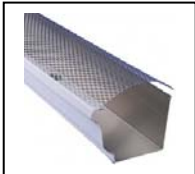

Hinged Gutter Guard The Black Painted Hinged Gutter Guard offers a unique tipping feature uncommon in other designs. Handy three-foot sections fit any 5" or 6" K-Style gutter. The powder painted black finish offers minimum visibility with most shingles. Color is black. Installed for **$1.95** per linear foot. (5-year gutter service not included with this item.)

Current Special $2.50 Per Linear foot for Lock –On Gutter Guard

Service Includes: Linear Feet: _____ Type: _____   Quote: $ _____

- ❖ **Complete gutter cleaning. Water washed to ensure proper water flow.**
- ❖ **Gutter Guard Installation**
- ❖ **Minor Gutter Repair**
- ❖ **5 years of complete gutter service!**